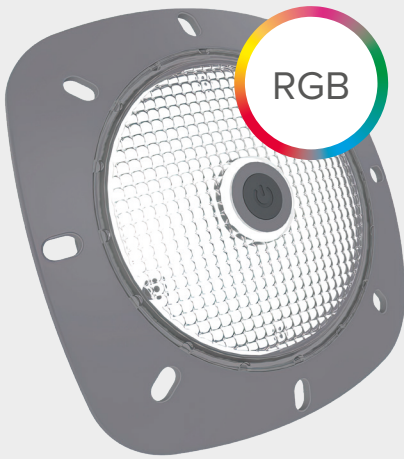

RECHARGEABLE LED LIGHTING

COLOR LIGHTING FOR POOL AND GARDEN

Model : 502112
Type : 18 LED 3528 / 120°
Color : 6R, 6G, 6B
Control : On/Off
Material : cup and optics in polycarbonate (PC)
Connection : 1m USB/DC3,5 charging cable
Mounting : magnetic base with metal plate
HS code : 8513100000
Bar code : 3700450502112