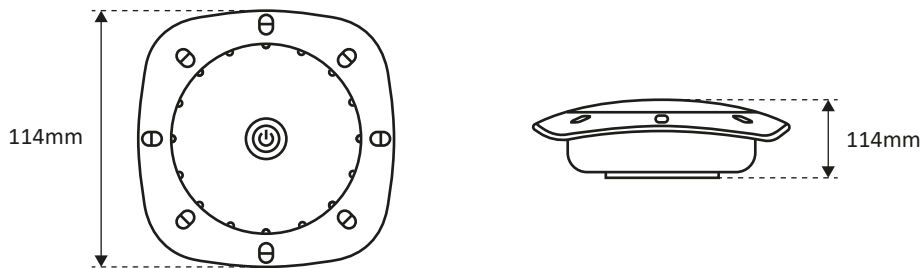

RECHARGEABLE LED LIGHTING

COLOR LIGHTING FOR POOL AND GARDEN

Model : 502112
Type : 18 LED 3528 / 120°
Color : 6R, 6G, 6B
Control : On/Off
Material : cup and optics in polycarbonate (PC)
Connection : 1m USB/DC3,5 charging cable
Mounting : magnetic base with metal plate
HS code : 8513100000
Bar code : 3700450502112

PACKAGING AND THE CONTENT

DIMENSIONS

PACKING

Part Number	Box	Weight	Size	Carton	Weight	Size	Master	Weight	Size
502112	1U	0,32kg	16x13,5x4cm	5U	1,6kg	21x14,5x16cm	20U	6,7kg	44x30,5x16,5cm

Import : pallet of 1440U, 9 layers of 8 master cartons, 80x120x163cm, 510kg

ELECTRICAL PARAMETERS

Beam angle : 120°
 Nominal luminous flux : 100 lumens max.
 Supply voltage : \approx 4,2V(DC)
 Lithium-ion battery 3000mAh - \approx 5V(DC) class 9, UN34841
 Battery charging voltage : \approx 4-5V(DC)
 Battery charging current : 0,65-1,5A
 Charging cycles : 300 to 400 minimum
 Battery autonomy : 4-5h on full charge
 Protection index : IP68 -1,0m
 Use or storage : -10 to +45°C