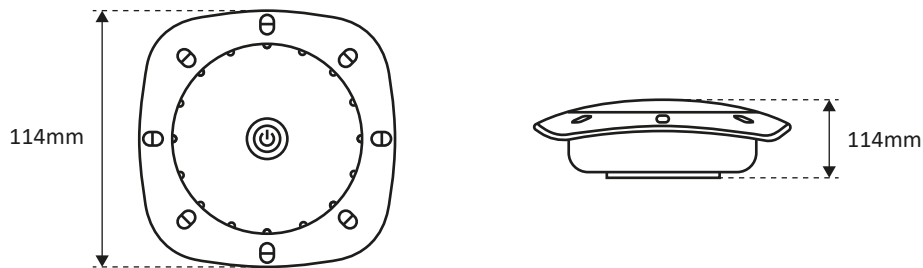

RECHARGEABLE LED LIGHTING

COLOR LIGHTING FOR POOL AND GARDEN

Model : 502150
Type : 18 LED 3528 / 120°
Color : 6R, 6G, 6B
Control : On/Off
Material : cup and optics in polycarbonate (PC)
Connection : 1m USB/DC3,5 charging cable
Mounting : magnetic base with metal plate
HS code : 8513100000
Bar code : 3700450502150

PACKAGING AND THE CONTENT

DIMENSIONS

PACKING

Part Number	Box	Weight	Size	Carton	Weight	Size	Master	Weight	Size
502150	1U	0,32kg	16x13,5x4cm	5U	1,6kg	21x14,5x16cm	20U	6,7kg	44x30,5x16,5cm

Import : pallet of 1440U, 9 layers of 8 master cartons, 80x120x163cm, 510kg

ELECTRICAL PARAMETERS

Beam angle : 120°
 Nominal luminous flux : 100 lumens max.
 Supply voltage : \approx 4,2V(DC)
 Lithium-ion battery 3000mAh - \approx 5V(DC) class 9, UN34841
 Battery charging voltage : \approx 4-5V(DC)
 Battery charging current : 0,65-1,5A
 Charging cycles : 300 to 400 minimum
 Battery autonomy : 4-5h on full charge
 Protection index : IP68 -1,0m
 Use or storage : -10 to +45°C