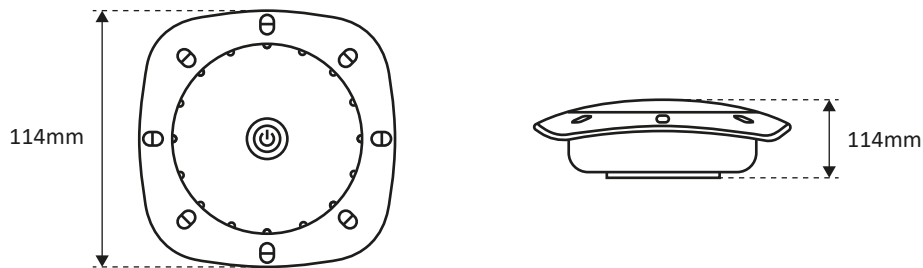

### COLD WHITE LIGHTING FOR POOL AND GARDEN

**Model :** 502013  
**Type :** 18 LED 3528 / 120°  
**Color :** cold white 6500K  
**Control :** On/Off  
**Material :** cup and optics in polycarbonate (PC)  
**Connection :** 1m USB/DC3,5 charging cable  
**Mounting :** magnetic base with metal plate  
**HS code :** 8513100000  
**Bar code :** 3700450502013

#### DIMENSIONS

#### PACKING

Part Number	Box	Weight	Size	Carton	Weight	Size	Master	Weight	Size
502013	1U	0,32kg	16x13,5x4cm	5U	1,6kg	21x14,5x16cm	20U	6,7kg	44x30,5x16,5cm

Import : pallet of 1440U, 9 layers of 8 master cartons, 80x120x163cm, 510kg