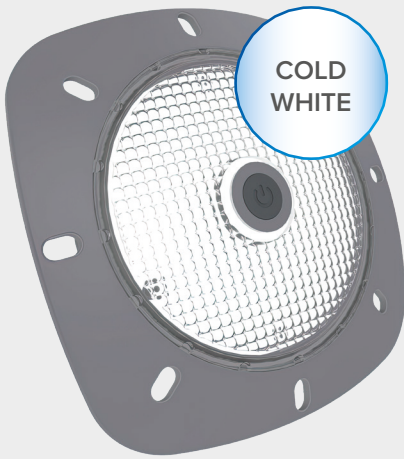

## RECHARGEABLE LED LIGHTING

### COLD WHITE LIGHTING FOR POOL AND GARDEN

**Model :** 502013  
**Type :** 18 LED 3528 / 120°  
**Color :** cold white 6500K  
**Control :** On/Off  
**Material :** cup and optics in polycarbonate (PC)  
**Connection :** 1m USB/DC3,5 charging cable  
**Mounting :** magnetic base with metal plate  
**HS code :** 8513100000  
**Bar code :** 3700450502013