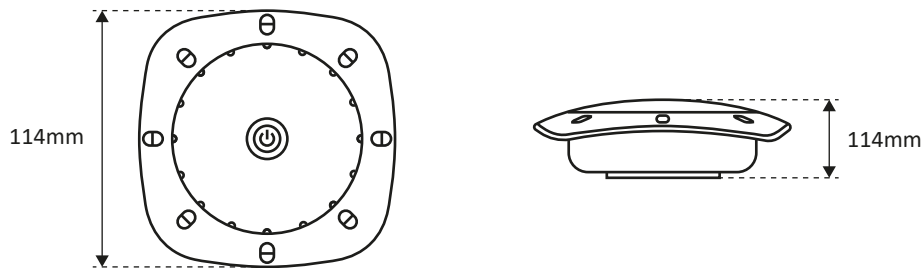

RECHARGEABLE LED LIGHTING

COLD WHITE LIGHTING FOR POOL AND GARDEN

Model : 502051
Type : 18 LED 3528 / 120°
Color : cold white 6500K
Control : On/Off
Material : cup and optics in polycarbonate (PC)
Connection : 1m USB/DC3,5 charging cable
Mounting : magnetic base with metal plate
HS code : 8513100000
Bar code : 3700450502051

PACKAGING AND THE CONTENT

DIMENSIONS

PACKING

Part Number	Box	Weight	Size	Carton	Weight	Size	Master	Weight	Size
502051	1U	0,32kg	16x13,5x4cm	5U	1,6kg	21x14,5x16cm	20U	6,7kg	44x30.5x16.5cm

Import : pallet of 1440U, 9 layers of 8 master cartons, 80x120x163cm, 510kg

ELECTRICAL PARAMETERS

Beam angle : 120°
 Nominal luminous flux : 204 lumens max.
 Supply voltage : \approx 4,2V(DC)
 Lithium-ion battery 3000mAh - \approx 5V(DC) class 9, UN34841
 Battery charging voltage : \approx 4-5V(DC)
 Battery charging current : 0,65-1,5A
 Charging cycles : 300 to 400 minimum
 Battery autonomy : 4-5h on full charge
 Protection index : IP68 -1,0m
 Use or storage : -10 to +45°C